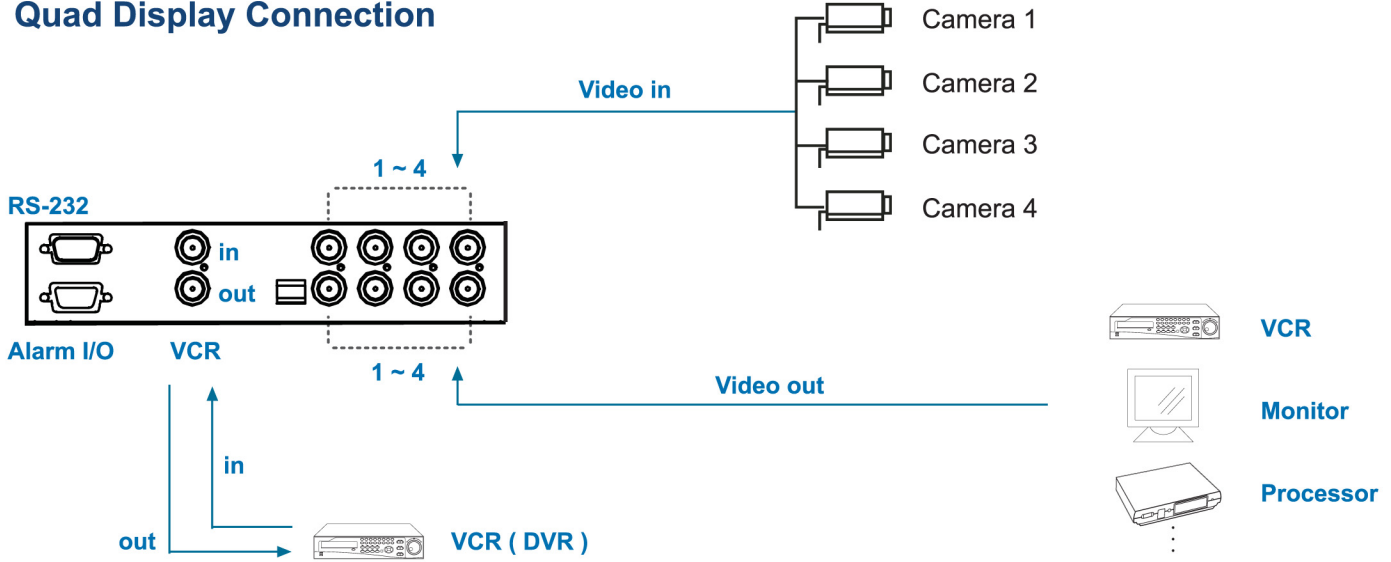

Quad Display Connection

QD Membrane Button

- On-screen menu setup in Quad mode
- LCD on-screen menu setup

Specifications

Item		Description	
Model Number		QD (NTSC)	QD (PAL)
Number of Colour		16.7 Mil.	16.7 Mil.
Imaging System		NTSC	PAL
Resolution		1024 x 525	1024 x 625
Refresh Rate		60	50
Video Input	Camera Input	1.0 Vpp, 75 Ohm x 4	
	VCR Input	1.0 Vpp, 75 Ohm x 1	
Video Output	Live Monitor	1.0 Vpp, 75 Ohm x 1	
	Loop Through Out	1.0 Vpp, 75 Ohm x 4	
	VCR Output	1.0 Vpp, 75 Ohm x 1	
Auto Gain Control		Yes	
Time / Date		Yes	
On Screen Display		Yes	
Camera Title		8 Character Title	
Display Format	2 x Zoom On Playback	Yes	
	QUAD	Yes	
	FULL	Yes	
	SEQUENCY	Yes	
Dwell Time		0 to 99 Sec Adjustable	
Built-in Buzzer		Yes	
Key Lock		Yes	