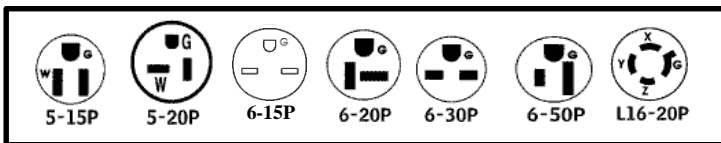

NEMA Plug Configuration

sales@rackmountsolutions.net

866-207-6631

<http://www.rackmountsolutions.net>